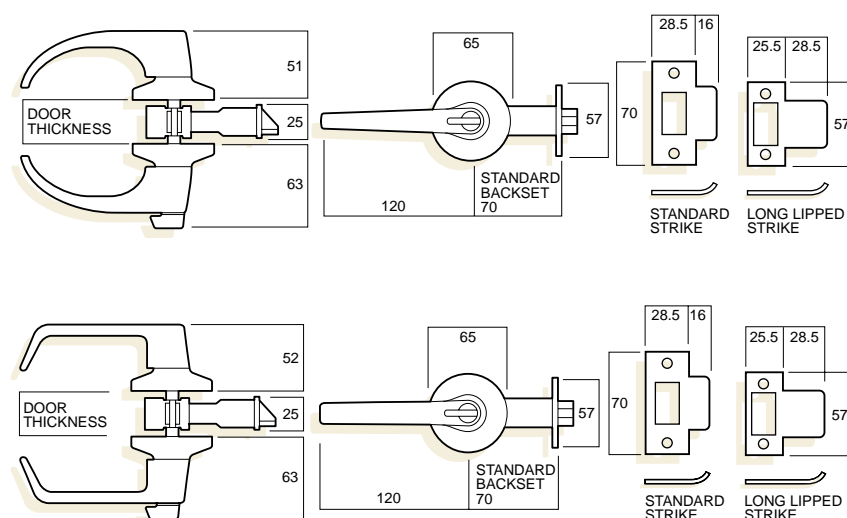

DISABLED ACCESS